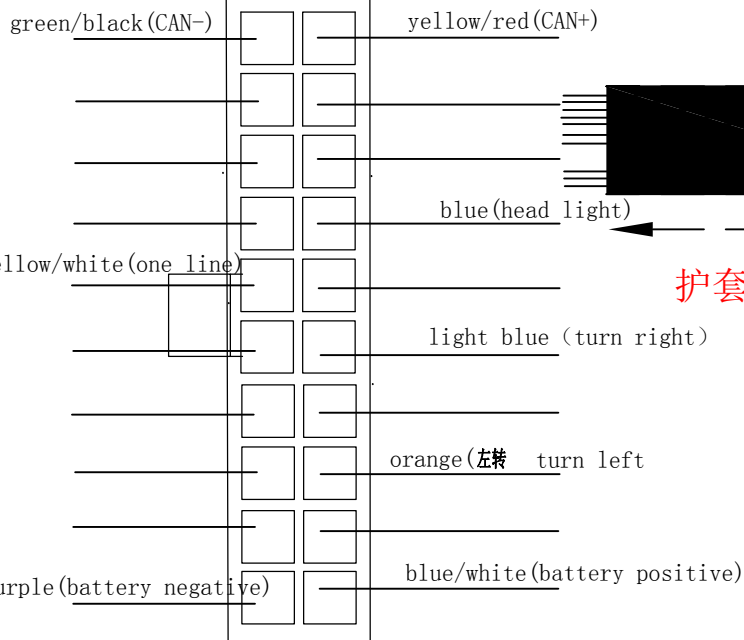

1 2 3 4 5 6 7 8

A

A

B

B

1: 061-GMT CAN-DDC接口功能图
5557-2*10排座

Cable 200MM

护套管 110MM

DJ7091A-2.8-11

VIEW A

DJ7091A-2.8-11

VIEW A

VIEW B

DJ7091A-2.8-21

VIEW B

DJ7091A-2.8-11